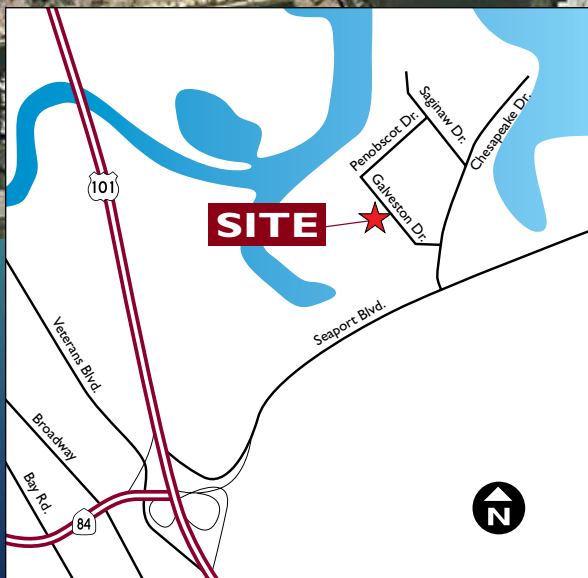

SEAPORT CENTRE

501 Galveston Drive
Redwood City, California