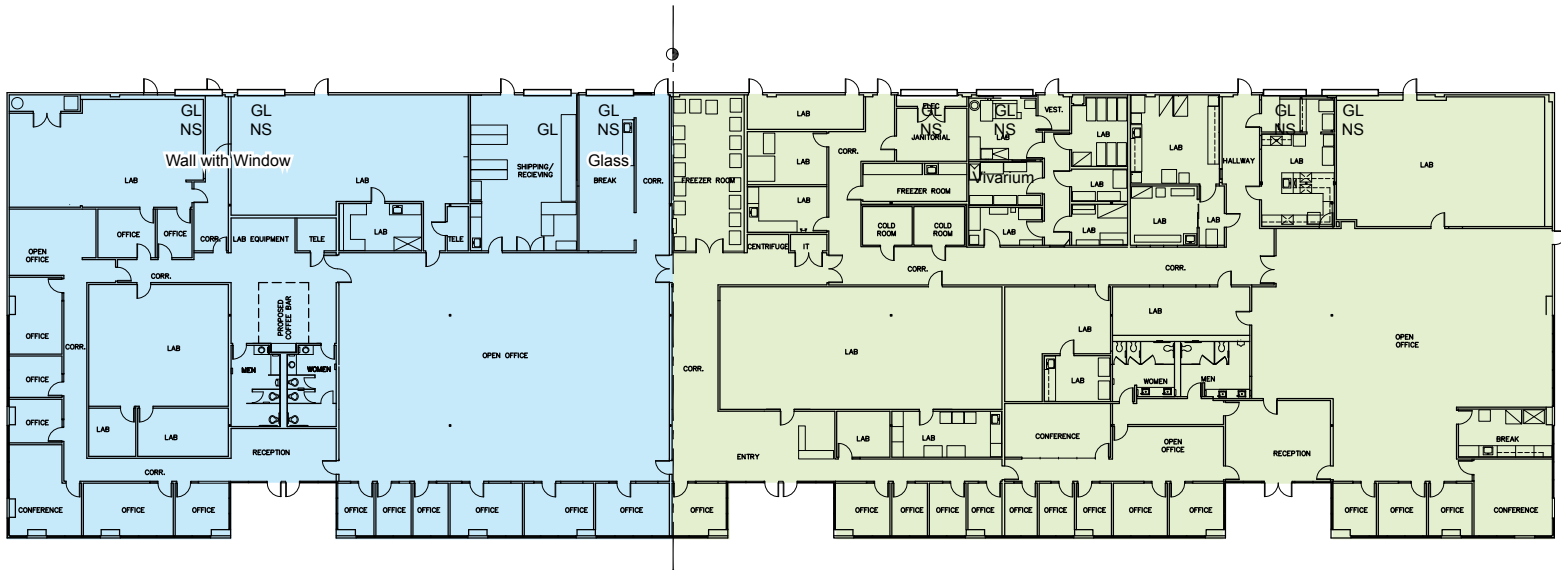

www.newmarkccarey.com

**Newmark
Cornish & Carey**

SEAPORT CENTRE

501 Galveston Drive
Redwood City, California

FLOORPLAN

±13,751 SF

±18,117 SF

NS = Not in Service