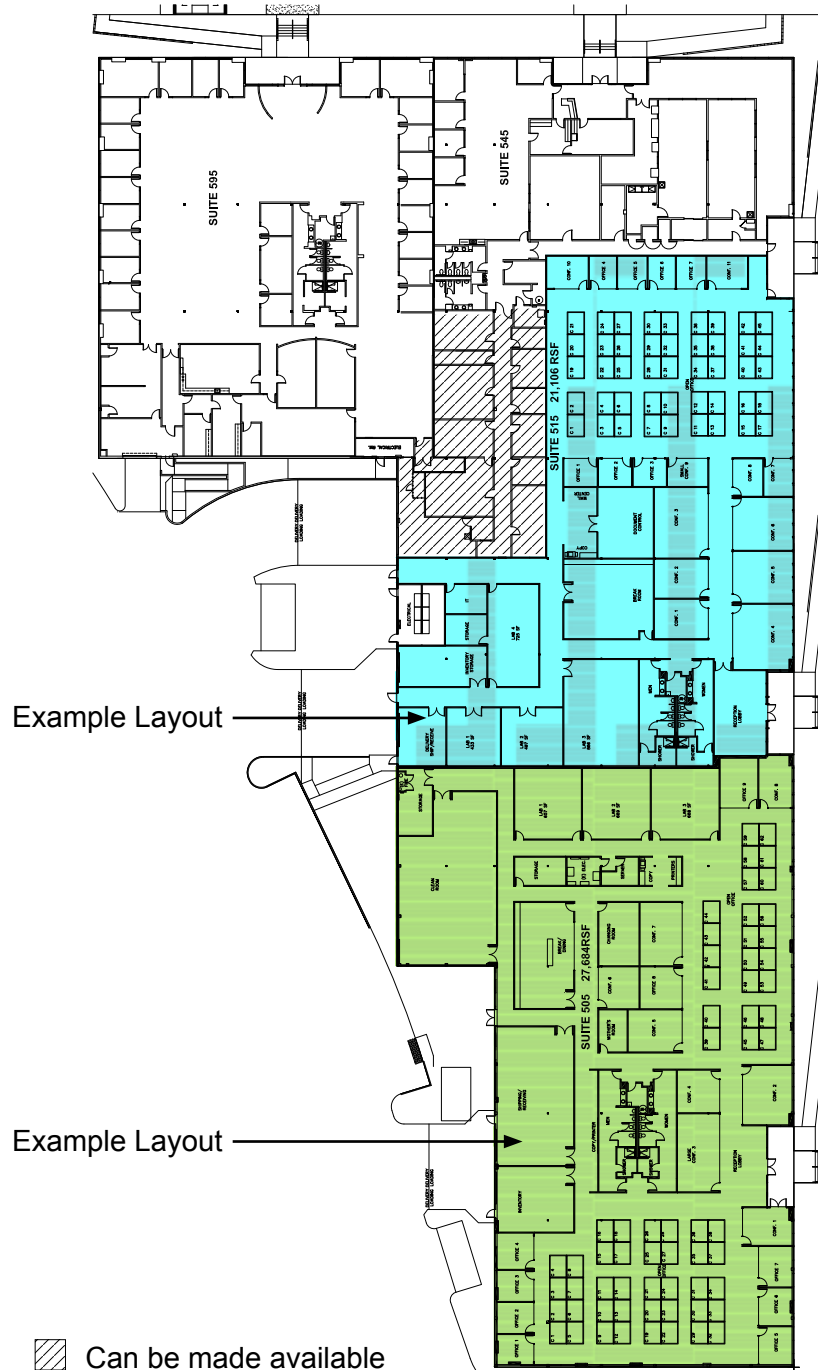

SEAPORT CENTRE

505 Penobscot Drive
Redwood City, California

FLOORPLAN - SPEC PLAN

**Exclusive
Newmark Cornish &
Carey Agents:**

Howie Dallmar

howard@newmarkccarey.com

650.688.8530

CA RE License #00864566

Kristoph Lodge

klodge@newmarkccarey.com

650.688.8518

CA RE License #01247835

245 Lytton Avenue, Suite 150

Palo Alto, CA 94301

Tel: 650.322.2600

Fax: 650.321.0719

www.newmarkccarey.com

**Newmark
Cornish & Carey**