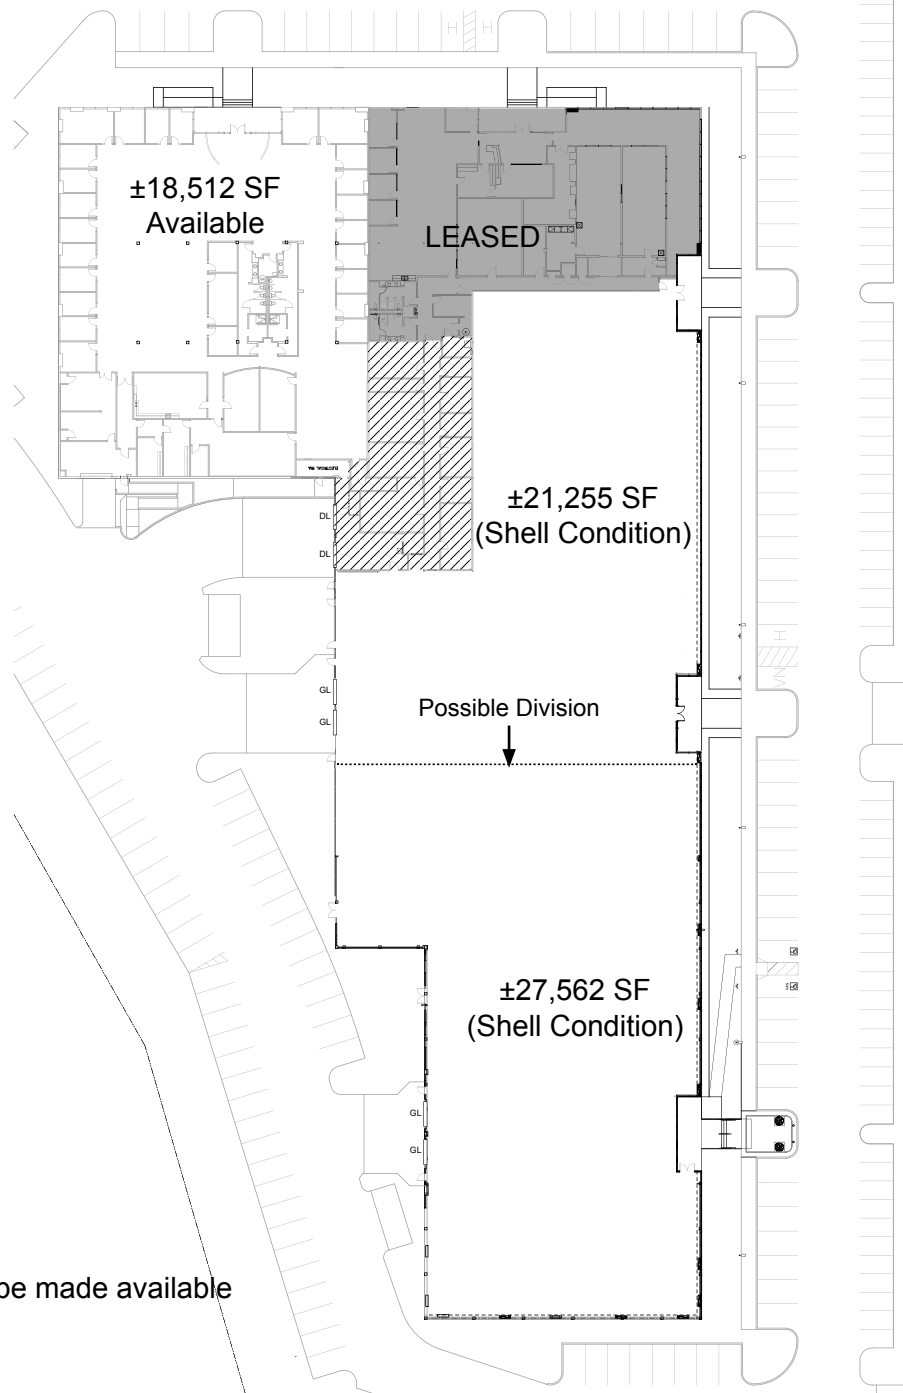

## PROJECT HIGHLIGHTS

- ±75,000 SF - Divisible to ±18,512, ±21,255, ±27,562 & ±48,787 SF
- Possible expansion to ±82,320 (full building)
- Tenant can design their own interior to suite
- Multiple DH and GL roll-up doors in place
- 19' high ceilings
- 2000 Amp 480/277 3 Phase 4 Wire
- Can do creative exposed ceiling look
- Building HVAC system replaced in 2006
- Back up generator
- Expansion opportunities available - Project size: ±500,000 square feet
- Seaport Centre project amenities include on-site cafe and exercise facility with showers
- Park-like landscaping and outside areas
- Caltrain shuttle
- Visit our website for the latest availabilities: [www.seaportcentre.com](http://www.seaportcentre.com)

## FLOORPLAN

**TOTAL AVAILABLE**  
 ±75,000 SF  
 Divisible to:  
 ±18,512 SF  
 ±21,255 SF  
 ±27,562 SF  
 ±48,787 SF

**Exclusive  
 Newmark Cornish &  
 Carey Agents:**

**Howie Dallmar**  
 howard@newmarkccarey.com  
 650.688.8530  
 CA RE License #00864566