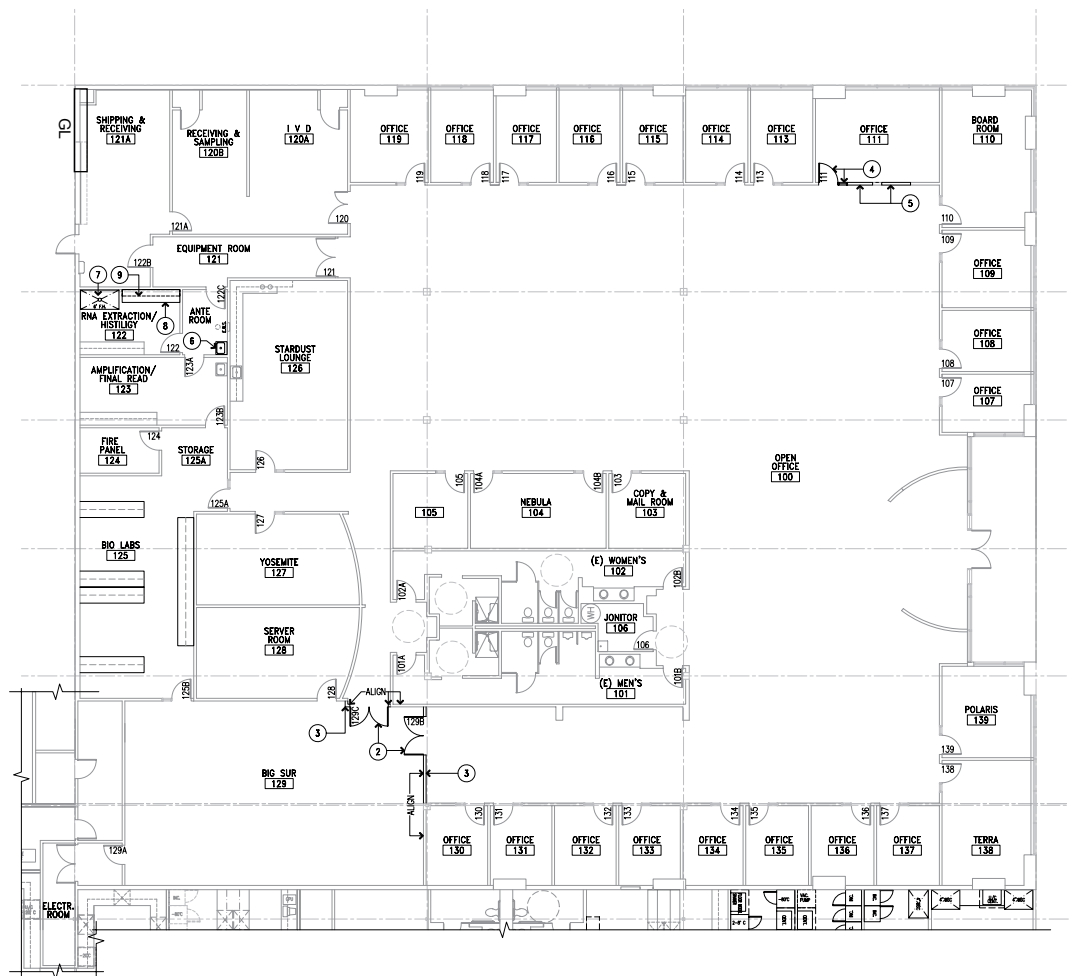

SEAPORT CENTRE

595 Penobscot Drive
Redwood City, California

FLOORPLAN

Exclusive
Newmark Cornish & Carey
Agents:

Howie Dallmar
howard@newmarkccarey.com
650.688.8530
CA RE License #00864566

Kristoph Lodge
klodge@newmarkccarey.com
650.688.8518
CA RE License #01247835

245 Lytton Avenue, Suite 150
Palo Alto, CA 94301
Tel: 650.322.2600
Fax: 650.321.0719

www.newmarkccarey.com

**Newmark
Cornish & Carey**