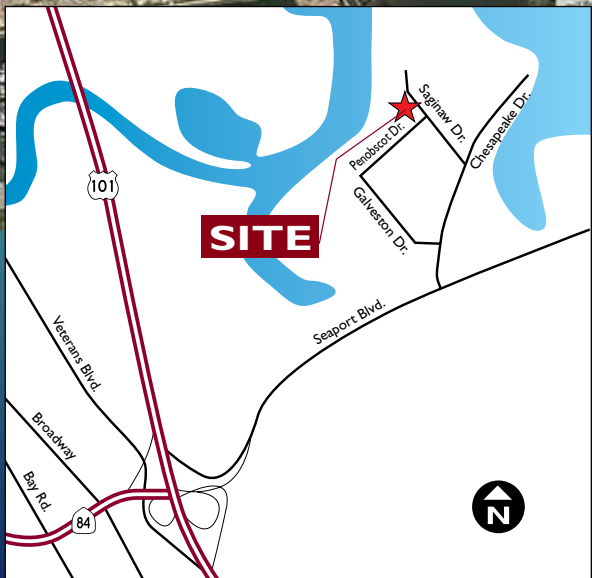

www.newmarkccarey.com

**Newmark
Cornish & Carey**

SEAPORT CENTRE

595 Penobscot Drive
Redwood City, California

SEAPORT CENTRE

595 Penobscot Drive
Redwood City, California

RWC SEAPORT CENTRE CALTRAIN SHUTTLE SCHEDULE