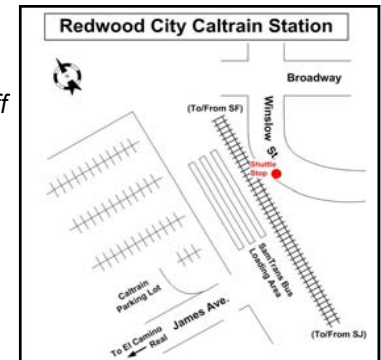

**Redwood City Seaport Shuttle Stops:**

- A. RWC Caltrain Station
- B. Chesapeake
- C. Informatica
- D. Saginaw (Cul-de-Sac)
- E. Galveston

Managed by

1150 Bayhill Drive  
Suite 107,  
San Bruno, CA  
94066

\* Drop-off only, shuttle does not return to the Redwood City Caltrain station.

**RWC Caltrain Stn.:** Shuttle picks up & drops off passengers on Winslow Street next to the Northbound tracks.

Revised: September 17, 2012

\* Drop-off only, shuttle does not return to the Seaport Centre Business Park.

**RWC Caltrain Stn.:** Shuttle picks up & drops off passengers on Winslow Street next to the Northbound tracks.

Revised: September 17, 2012