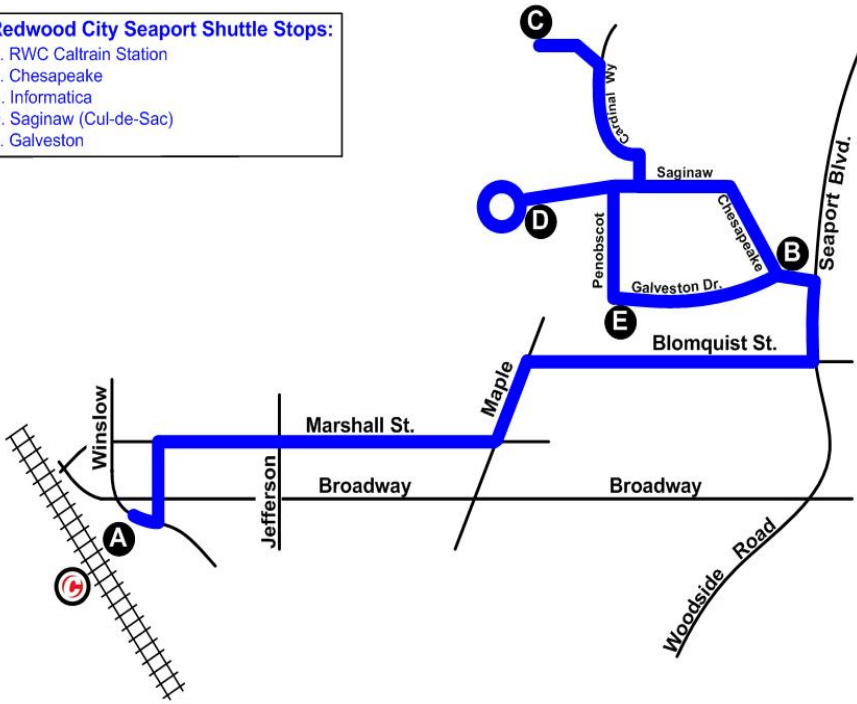

**Redwood City Seaport Shuttle Stops:**

- A. RWC Caltrain Station
- B. Chesapeake
- C. Informatica
- D. Saginaw (Cul-de-Sac)
- E. Galveston

Managed by

1150 Bayhill Drive  
Suite 107,  
San Bruno, CA  
94066

# RWC Seaport Centre Caltrain Shuttle Schedule

**Monday – Friday Service**  
**EFFECTIVE: August 6, 2012**

We would like to thank the following entities for their financial contribution to this service:

\* Drop-off only, shuttle does not return to the Redwood City Caltrain station.

**RWC Caltrain Stn.:** Shuttle picks up & drops off passengers on Winslow Street next to the Northbound tracks.

Revised: September 17, 2012

\* Drop-off only, shuttle does not return to the Seaport Centre Business Park.

**RWC Caltrain Stn.:** Shuttle picks up & drops off passengers on Winslow Street next to the Northbound tracks.

Revised: September 17, 2012